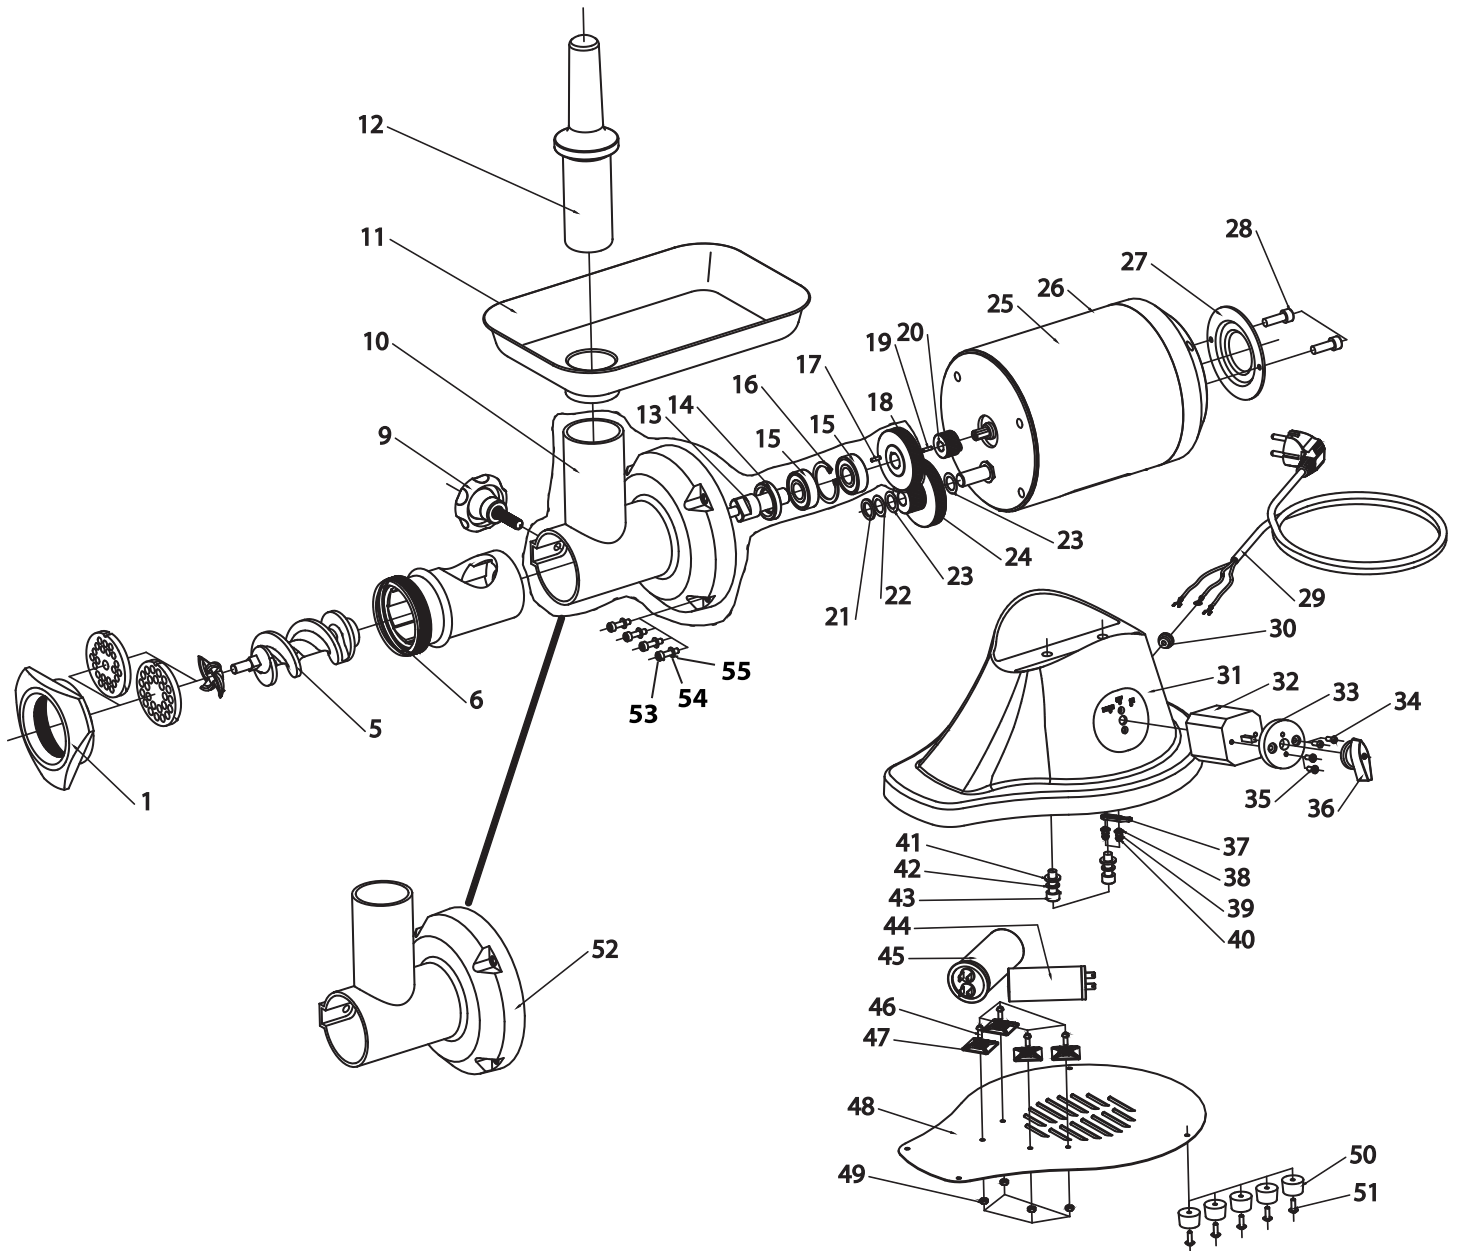

Parts Breakdown

Model MG-CN-0012-E 21720

Parts Breakdown

Model MG-CN-0012-E 21720

Item No.	Description	Position	Item No.	Description	Position	Item No.	Description	Position
14663	Hand Locking Screw for 21720	1	76323	High Temperature-Proof for 21720	22	76303	Washer 8x1 for 21720	41
14664	Auger - Aluminum for 21720	5	76324	Stainless Steel Washer 14x0.2 for 21720	23	45027	Washer for 21720	42
14665	Auger Tube for 21720	6	14673	Gear for 21720	24	45028	Bolt M8x24 for 21720	43
14666	Locking Bolt for 21720	9	39060	Motor Assembly for 21720	25	14676	Capacitor (40uF 250VAC) for 21720	44
76319	Grinder Head for 21720	10	76325	Frame for 21720	26	14677	Capacitor (75uF 250VAC) for 21720	45
23763	Meat Tray for 21720	11	23764	Chromed Back Cover for 21720	27	45029	Screw M4x10 for 21720	46
14667	Meat Pusher for 21720	12	76326	Screw M4x8 for 21720	28	45030	Binder for 21720	47
14668	Pin-Drive Shaft for 21720	13	76327	Electrical Cord for 21720	29	45031	Bottom Cover for 21720	48
14669	O-Ring B24x40x7 (Oil Seal) for 21720	14	76328	Cable Clip for 21720	30	45032	Nut M4 for 21720	49
14670	Bearing for 21720	15	76329	Base for 21720	31	45033	Rubber Feet for 21720	50
76320	O-Ring for 21720	16	14674	Switch Assembly for 21720	32 - 35	45034	Bolt M4x12 for 21720	51
44943	Pin 3x12 for 21720	17	14675	Switch Knob for 21720	36	14678	Grinder Head and Gear Box Assembly for 21720	52
14671	Gear for 21720	18	72252	Clip for 21720	37	31598	Socket Head Cap Screw M5x25 for 21720	53
76321	Pin 3x16 for 21720	19	72253	Washer for 21720	38	31599	Spring Washer 5 for 21720	54
14672	Gear for 21720	20	72254	Washer for 21720	39	31600	Washer 5 for 21720	55
76322	Washer for 21720	21	72255	Bolt M4x10 for 21720	40			